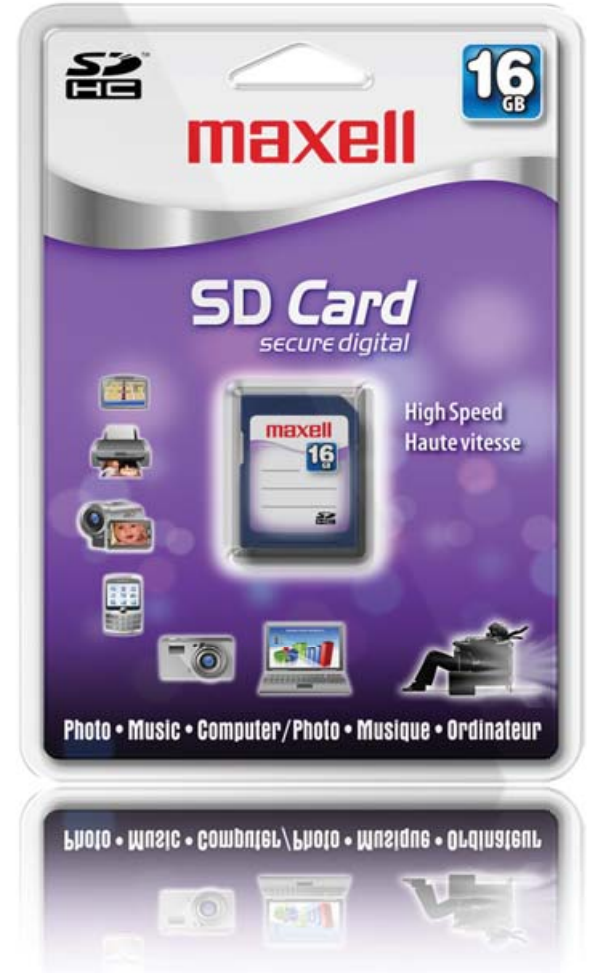

maxell

Available in:

- Class 6, ideal for video (for 4GB and up only).
- Transfer speed of minimum 6MB/s.
- Great for camcorders, digital cameras, game consoles, computers and all devices with a SD Card slot.
- Lock switch (located on the side) eliminates the risk of over-writing data and losing files.
- Very low power consumption.
- Includes automatic power management to help save the battery life of your device.

Capacity*	2GB	4GB	8GB	16GB
Documents	65,000	133,000	266,000	533,000
Photos	850	1,600	3,000	5,600
Video (hours)	4	8	16	32
Music (songs)	500	1,000	2,000	4,000

SD Card

Maxell Corporation of America 22-08 Route 208, Fair Lawn, New Jersey, 07410
 Maxell Canada 237 Romina Drive, Suite 200, Concord, ON Canada L4K 4V3